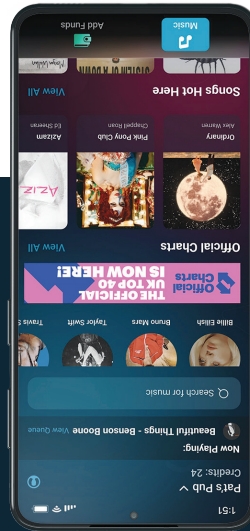

**DOWNLOAD
NSM PLAY NOW**

Quiz available at select venues.

**PLAY MUSIC
AT THIS VENUE
USING OUR APP**

**DOWNLOAD
NSM PLAY NOW**

Quiz available at select venues.

**PLAY MUSIC
AT THIS VENUE
USING OUR APP**

**PLAY MUSIC
AT THIS VENUE
USING OUR APP**

Quiz available at select venues.

**DOWNLOAD
NSM PLAY NOW**

**PLAY MUSIC
AT THIS VENUE
USING OUR APP**

Quiz available at select venues.

**DOWNLOAD
NSM PLAY NOW**

CUT

FOLD

FOR LETTER SIZE PAPER (8.5" x 11")