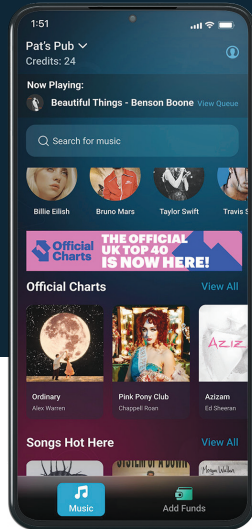

**DOWNLOAD
NSM PLAY NOW**

Quiz available at select venues.

**PLAY MUSIC
AT THIS VENUE
USING OUR APP**

**DOWNLOAD
NSM PLAY NOW**

Quiz available at select venues.

**PLAY MUSIC
AT THIS VENUE
USING OUR APP**

**PLAY MUSIC
AT THIS VENUE
USING OUR APP**

Quiz available at select venues.

**DOWNLOAD
NSM PLAY NOW**

**PLAY MUSIC
AT THIS VENUE
USING OUR APP**

Quiz available at select venues.

**DOWNLOAD
NSM PLAY NOW**

CUT

FOLD

FOR LETTER SIZE PAPER (8.5" x 11")