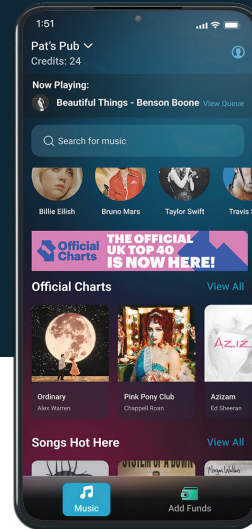

**DOWNLOAD
NSM PLAY NOW**

Quiz available at select venues.

**PLAY MUSIC
AT THIS VENUE
USING OUR APP**

**DOWNLOAD
NSM PLAY NOW**

Quiz available at select venues.

**PLAY MUSIC
AT THIS VENUE
USING OUR APP**

**PLAY MUSIC
AT THIS VENUE
USING OUR APP**

Quiz available at select venues.

**DOWNLOAD
NSM PLAY NOW**

**PLAY MUSIC
AT THIS VENUE
USING OUR APP**

Quiz available at select venues.

**DOWNLOAD
NSM PLAY NOW**

CUT

FOLD

FOR LETTER SIZE PAPER (8.5" x 11")