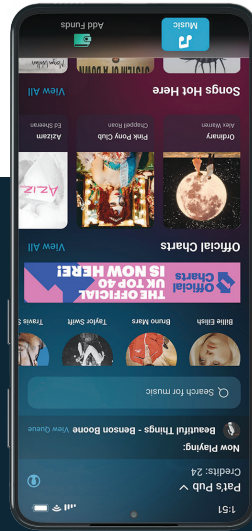

**DOWNLOAD
NSM PLAY NOW**

**CONTROL
OUR JUKEBOX
FROM YOUR
PHONE**

**DOWNLOAD
NSM PLAY NOW**

**CONTROL
OUR JUKEBOX
FROM YOUR
PHONE**

**CONTROL
OUR JUKEBOX
FROM YOUR
PHONE**

**DOWNLOAD
NSM PLAY NOW**

**CONTROL
OUR JUKEBOX
FROM YOUR
PHONE**

**DOWNLOAD
NSM PLAY NOW**

CUT

FOLD

FOR LETTER SIZE PAPER (8.5" x 11")