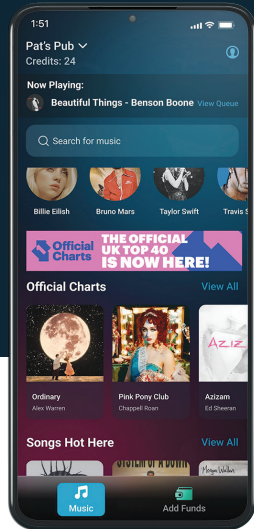

**DOWNLOAD
NSM PLAY NOW**

**CONTROL
OUR JUKEBOX
FROM YOUR
PHONE**

**DOWNLOAD
NSM PLAY NOW**

**CONTROL
OUR JUKEBOX
FROM YOUR
PHONE**

**CONTROL
OUR JUKEBOX
FROM YOUR
PHONE**

**DOWNLOAD
NSM PLAY NOW**

**CONTROL
OUR JUKEBOX
FROM YOUR
PHONE**

**DOWNLOAD
NSM PLAY NOW**

CUT

FOLD

FOR LETTER SIZE PAPER (8.5" x 11")