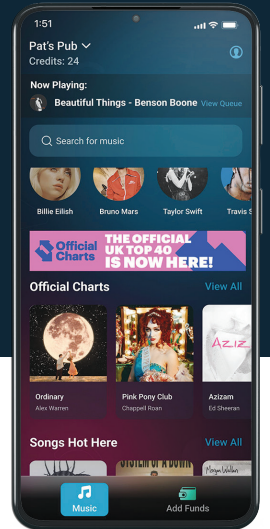

**DOWNLOAD
NSM PLAY NOW**

**CONTROL
OUR JUKEBOX
FROM YOUR
PHONE**

**DOWNLOAD
NSM PLAY NOW**

**CONTROL
OUR JUKEBOX
FROM YOUR
PHONE**

**CONTROL
OUR JUKEBOX
FROM YOUR
PHONE**

**DOWNLOAD
NSM PLAY NOW**

**CONTROL
OUR JUKEBOX
FROM YOUR
PHONE**

**DOWNLOAD
NSM PLAY NOW**

CUT

FOLD

FOR LETTER SIZE PAPER (8.5" x 11")